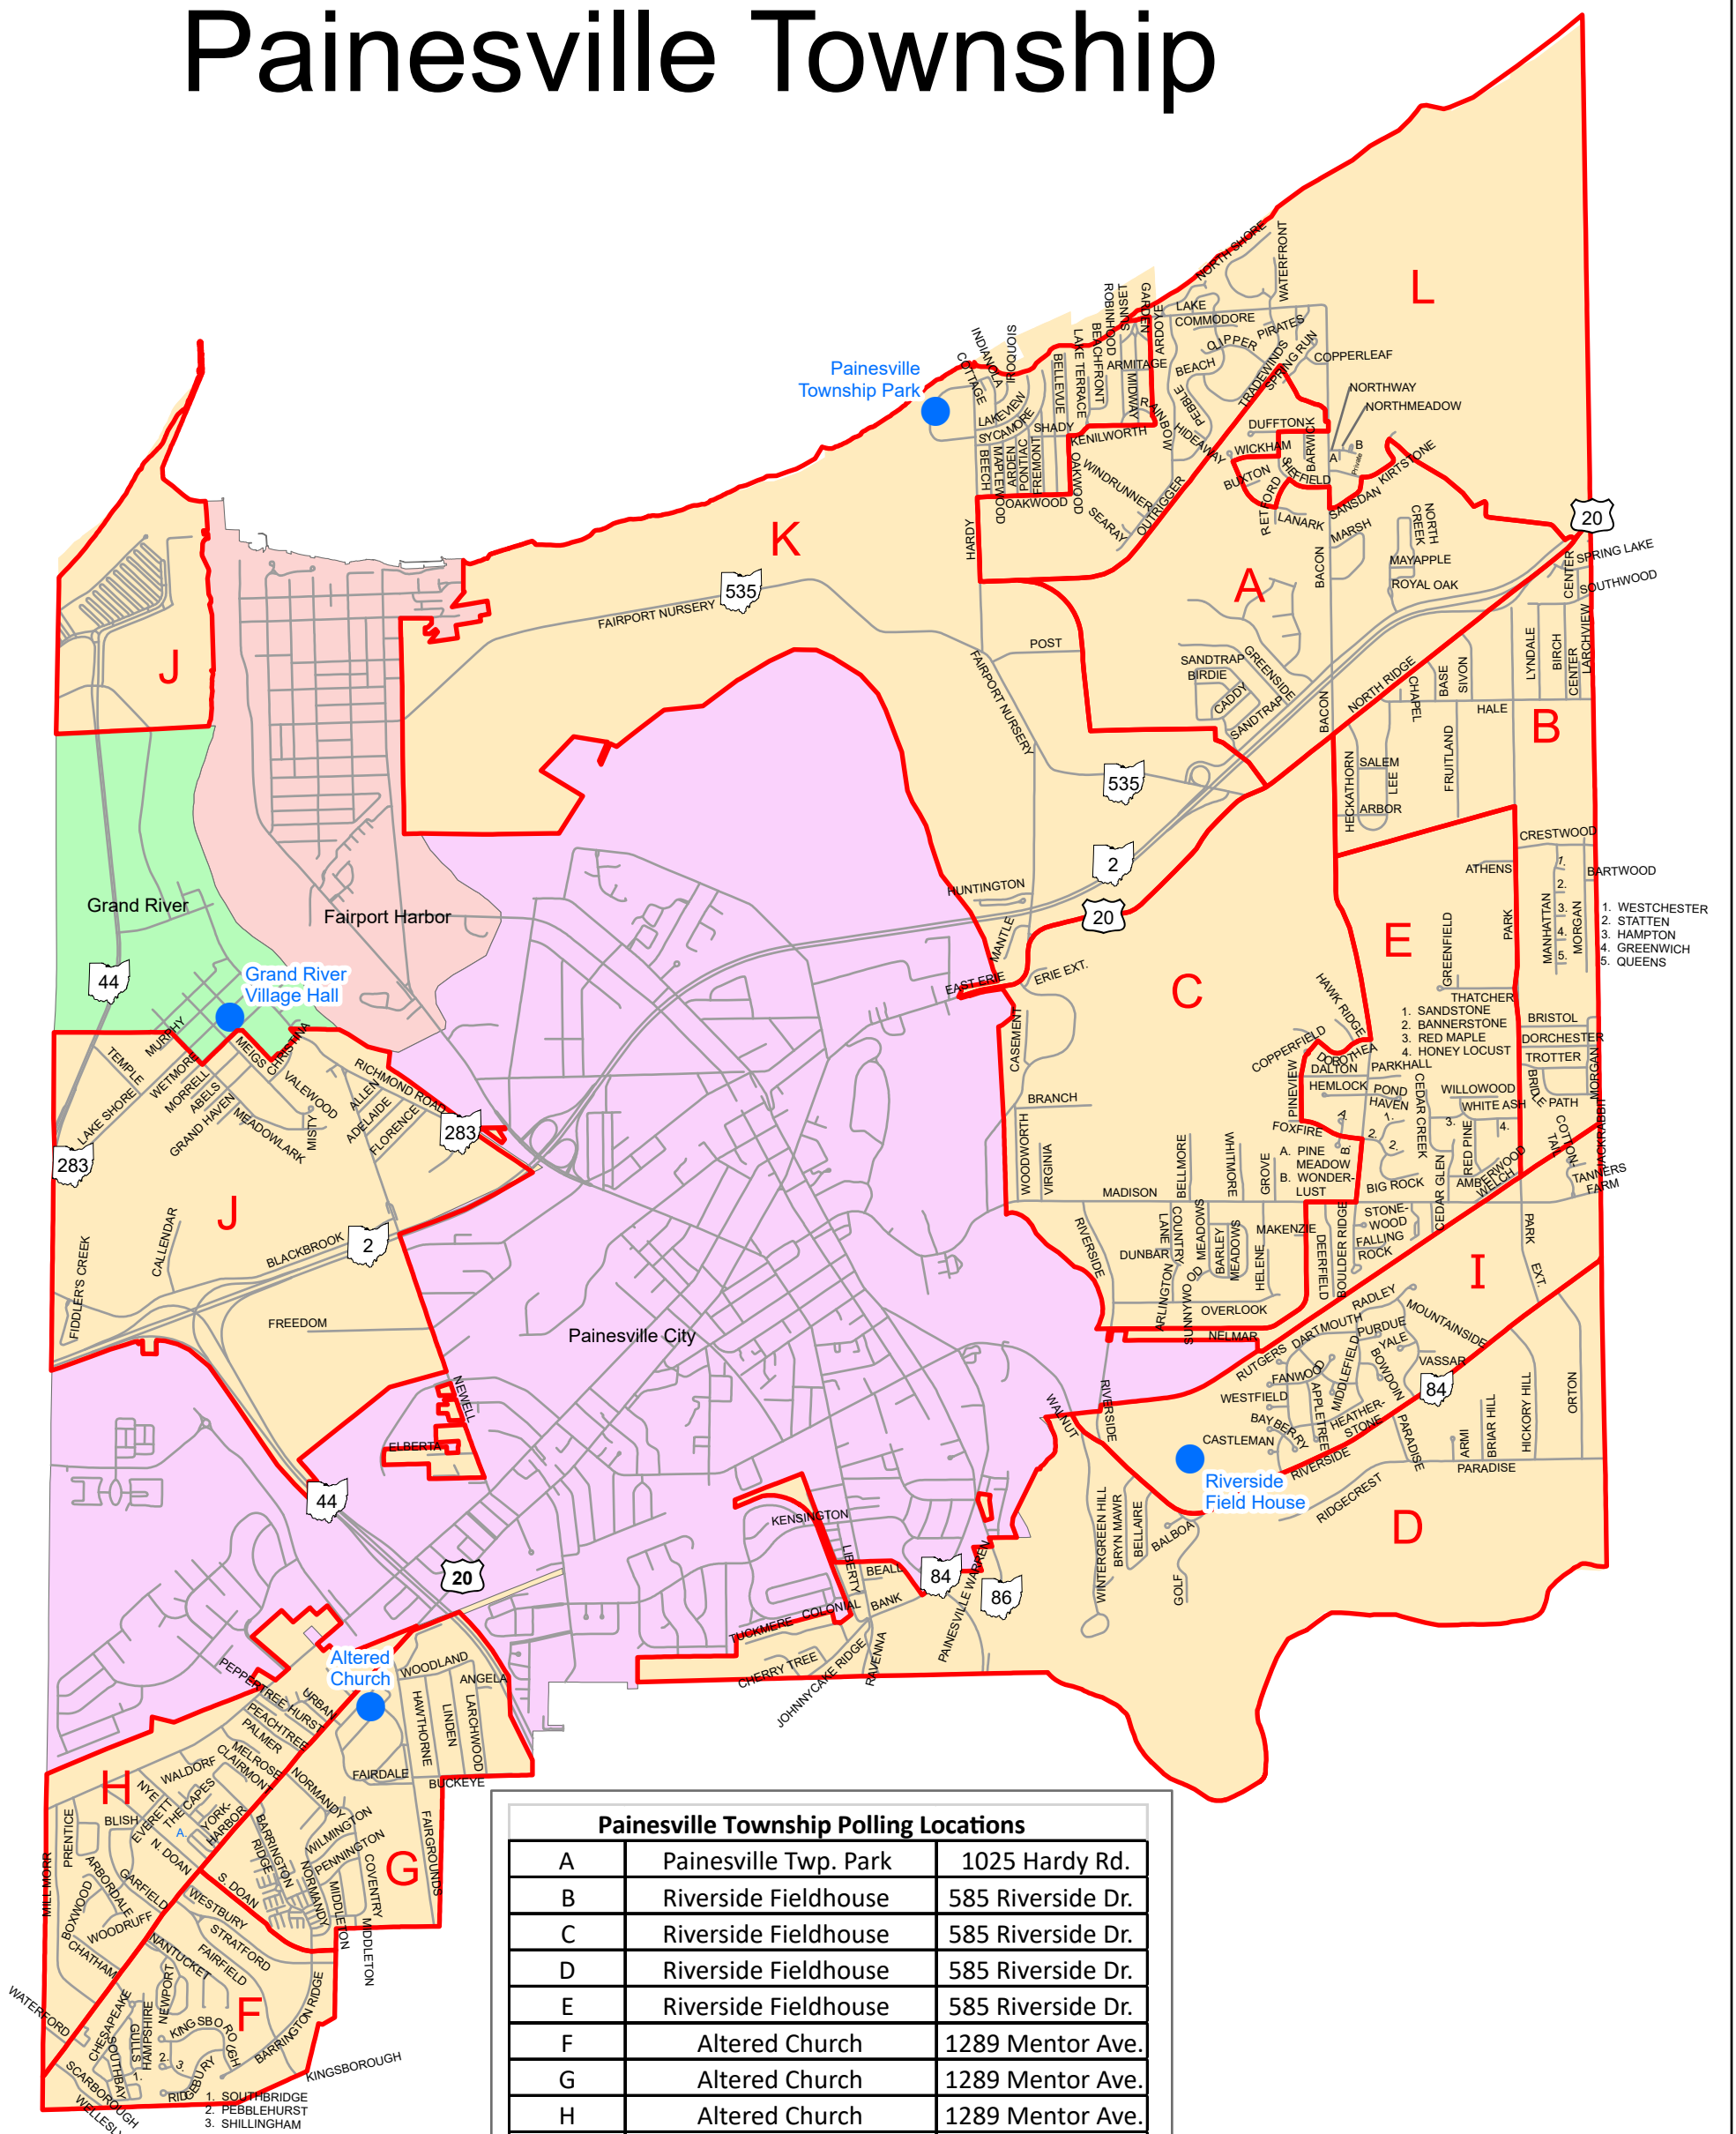

Painesville Township

Painesville Township Polling Locations		
A	Painesville Twp. Park	1025 Hardy Rd.
B	Riverside Fieldhouse	585 Riverside Dr.
C	Riverside Fieldhouse	585 Riverside Dr.
D	Riverside Fieldhouse	585 Riverside Dr.
E	Riverside Fieldhouse	585 Riverside Dr.
F	Altered Church	1289 Mentor Ave.
G	Altered Church	1289 Mentor Ave.
H	Altered Church	1289 Mentor Ave.
I	Riverside Fieldhouse	585 Riverside Dr.
J	Grand River Village Hall	205 Singer Ave.
K	Painesville Twp. Park	1025 Hardy Rd.
L	Painesville Twp. Park	1025 Hardy Rd.

Legend

- Polling Places
- Precincts

Lake County Board of Elections
Adopted January 2020

Updated 1/28/20
(Amended 10/15/24 - Location Name Change)

This map was prepared by the Lake County GIS Department
Caroline Petersen, Director - www.lakegis.org

Lake County assumes no legal responsibility for the information contained on this map.

Users noting errors or omissions are encouraged to contact the Lake County GIS Department at (440) 350 - 5970.